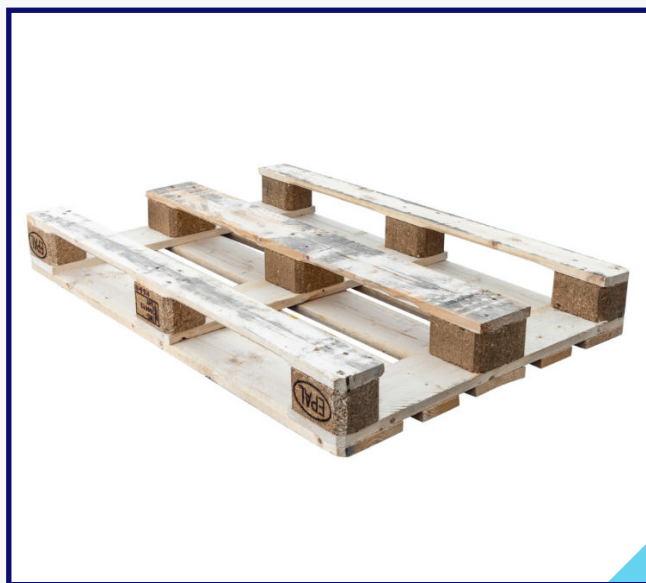

# Grade 1 Stamped Euro

1200mm x 800mm

- Official european stamp
- Food grade
- Heavy duty 1 tonne lift
- 4-Way entry pallet

A top quality specification pallet  
universally accepted throughout Europe.

**A very competitive alternative  
to a new pallet.**