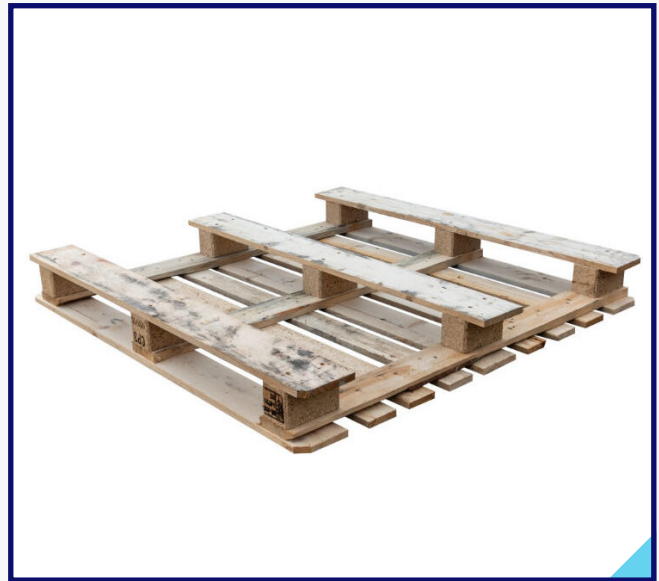

CP 3 Pallets

1140mm x 1140mm

- Heavyweight legged
- ideal for pallet trucks and maximizing space in a shipping container

 8 Marsh Road, Aplerton Lane,
Wembley, Middlesex, HA0 1ES

 Witham Yard, Lynfield Corner
(Junction 21 A12), Hatfield Road,
Witham, Essex, CM8 1ED