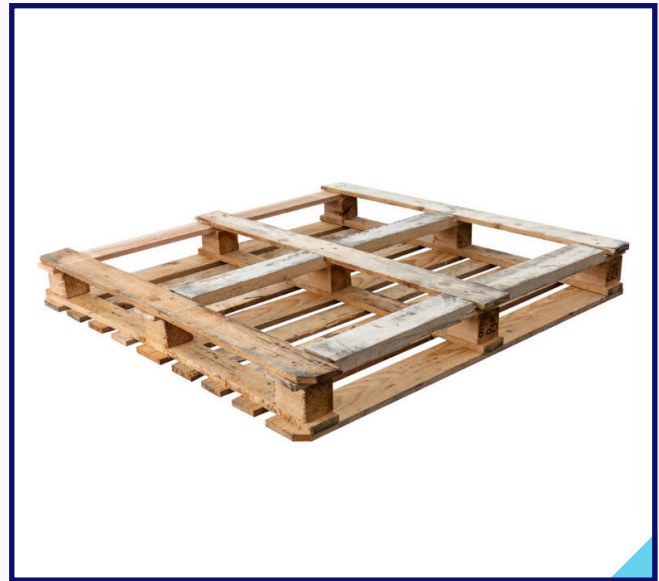

CP 9 Pallets

1140mm x 1140mm

- Heavyweight Perimeter Base
- Ideal for heavy bulky goods and maximizing space in a container.

 8 Marsh Road, Aplerton Lane,
Wembley, Middlesex, HA0 1ES

 Witham Yard, Lynfield Corner
(Junction 21 A12), Hatfield Road,
Witham, Essex, CM8 1ED